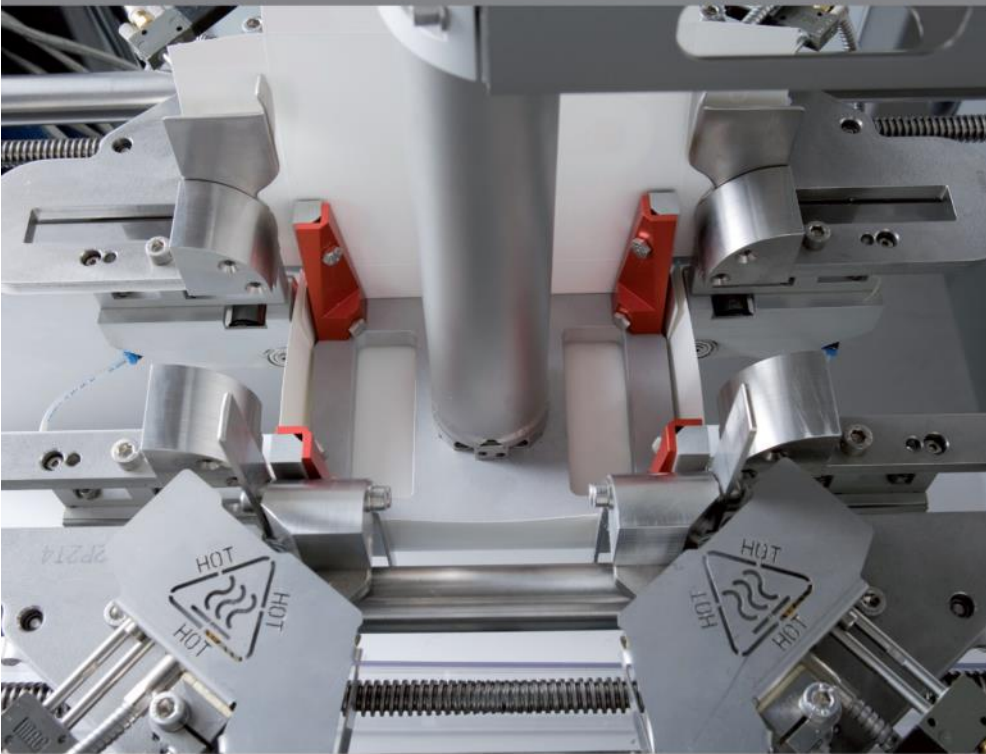

CARTON AND TRAY ERECTOR F III

- WIDE VARIETY OF SHAPES AND SIZES
- SPEED UP TO 50 CARTONS PER MINUTE
- MOTOR IN TOP OF THE MACHINE
- EASY AND QUICK SIZE CHANGE OVERS
- QUIET OPERATION